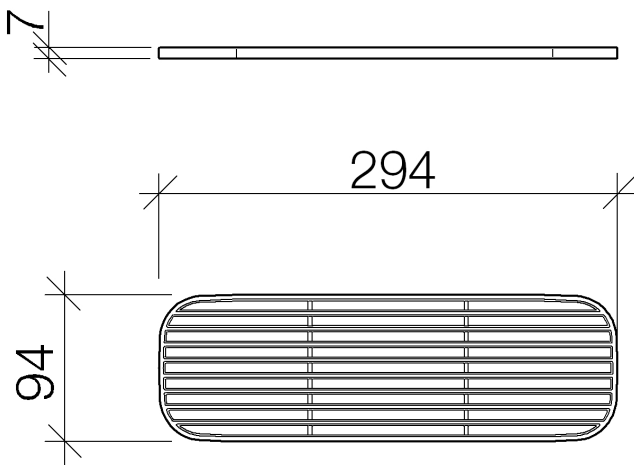

Sink - Series-various

Screen insert - black matte

Article number: 82 482 970-33

NO IMAGE

AVAILABLE

- Screen inserts of high-quality plastic
- Inserts made out of plastic
- NOTE: The screen inserts must be ordered separately.

### Dimensional drawing

All dimensions in mm / inch = mm x 0,0394

Sink - Series-*various*

Screen insert - black matte

Article number: 82 482 970-33

Sink - Series-various  
Screen insert - black matte  
Article number: 82 482 970-33